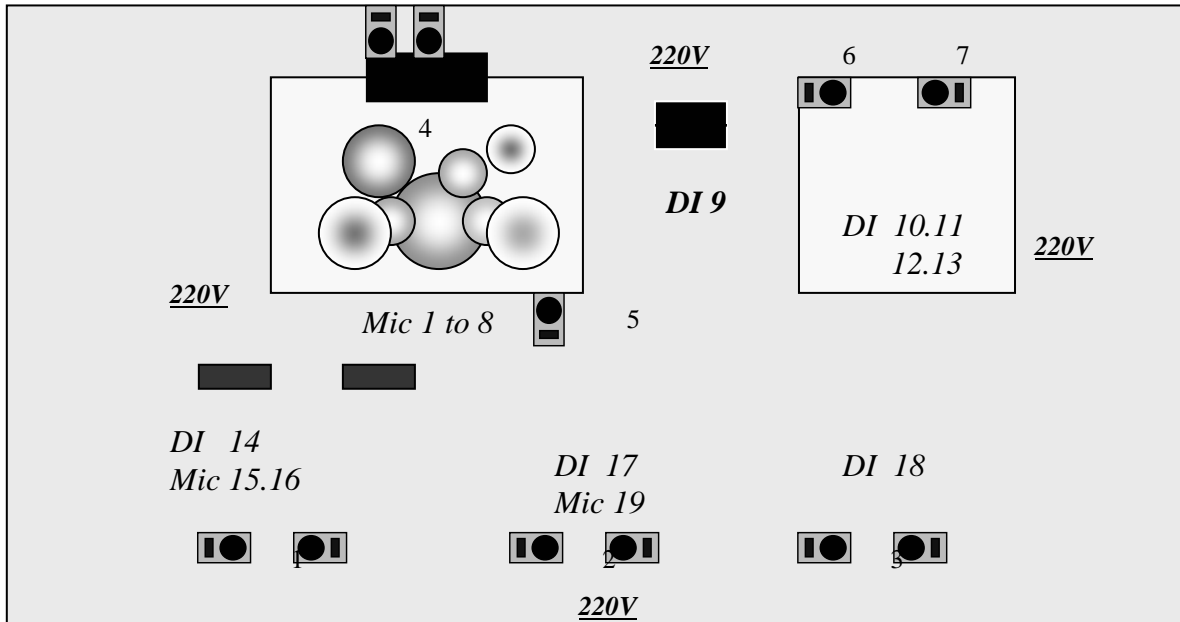

- GWENDAL -

Sound Rider 2007

PATCH LIST			
1	Kick	Shure beta 52	NG/COMP
2	Snare	Shure SM 57	NG/COMP
3	Hi-Hat	Shure SM 81	
4	Rack tom 1	Shure SM 98	NG
5	Rack tom 2	Shure SM 98	NG
6	Floor tom	Shure SM 98	NG
7	O/H	Shure SM 81	
8	O/H	Shure SM 81	
9	Bass	active DI box	COMP
10	Key L	active DI box	
11	Key R	active DI box	
12	Key L	active DI box	
13	Key R	active DI box	
14	Ac Guit	active DI box	COMP
15	Guit L	AKG 535	
16	Guit R	AKG 535	
17	Flute	active DI box	COMP
18	Violin	active DI box	COMP
19	Vocal	Shure beta 87	COMP
20	Spare line		

For any informations please contact : Eric Peycelon (Foh)
 - gsm +33608906645
 -Email: ericpeycelon@wanadoo.fr

GWENDAL

Backline

Sound Rider 2007

DRUMS

- A complete professional drum set Yamaha or DW (12"-14"-16" and kick 20")
- 2 snaredrum metal custom or recording
- 5 boom cymbal stands
- 2 snare stands
- 1 hihat stand
- 1 drum stool
- 2 kick pedals

KEYBOARD

- 1 Korg Triton Pro, heavy touch **no Triton LE.**
- 1 keyboard stand
- 1 drum stool

BASS

- 1 amp SWR, Trace Elliot or Ampeg SVT
- 1 bass stand

GUITARE

- 2 amp Fender twin reverb "**the twin**"
- 1 electric guitar stand
- 1 acoustic guitar stand

RAISERS

- 1 raiser of 3x2x0.60 meters, covered of a black carpet
- 1 raiser of 2x2x0.60 meters, covered of a black carpet

and 3 music stands